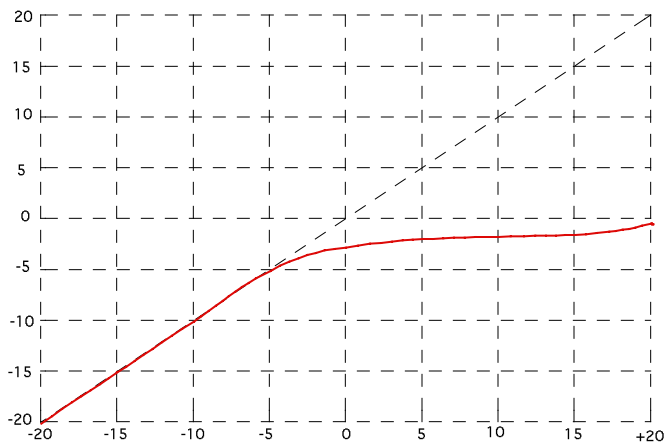

MORE VOXBOX CURVES

**COMPRESSOR
THRESHOLD AT MAXIMUM
MED ATTACK / MEDIUM RELEASE
SHOWS 3:1 SLOPE**

**LIMITER
THRESHOLD AT MAXIMUM**

Slope starts at 5:1 quickly becomes 10:1 then towards 20 dB of limiting begins to return to normal. Opto has 20 dB range

DE-ESSER NOTCHES (the sense filters are shown are 3K and 12K) METER SHOWS NOTCH DEPTH